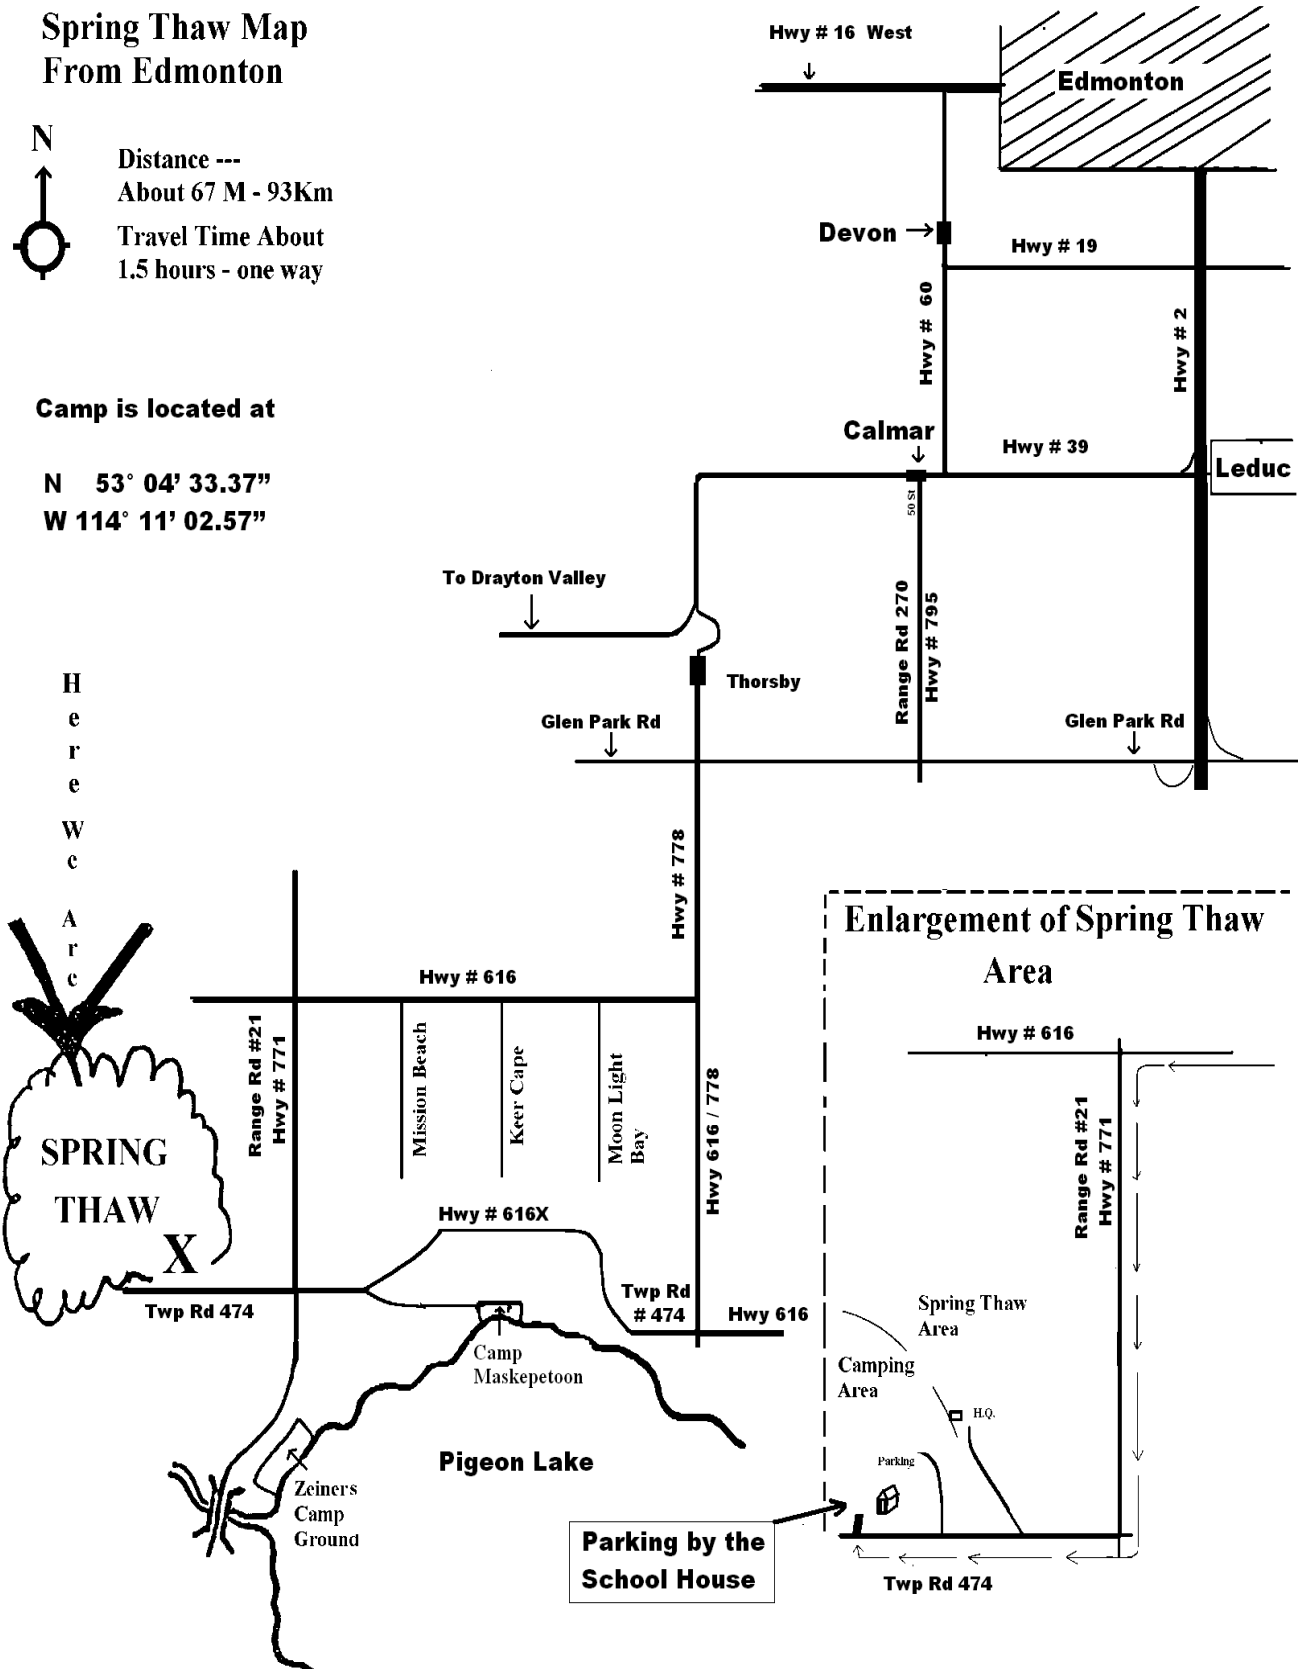

HOW TO GET TO SPRING THAW

Spring Thaw Map From Edmonton

Distance ---
About 67 M - 93Km
Travel Time About
1.5 hours - one way

Camp is located at

N 53° 04' 33.37"
W 114° 11' 02.57"

H
e
r
e
W
e
A
r
e